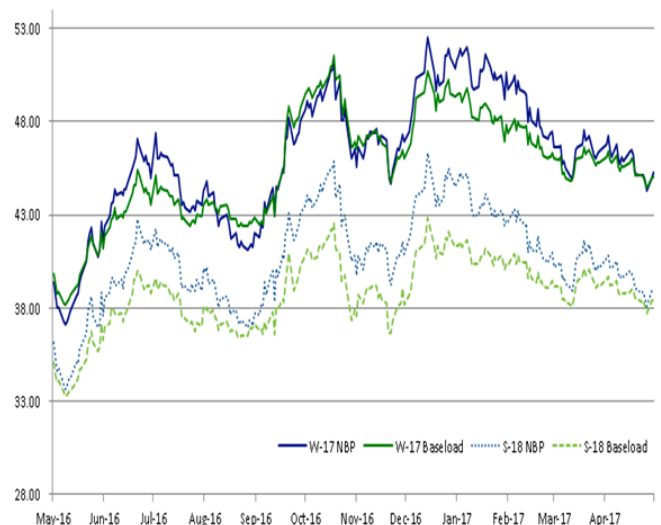

Suppliers that LMR specialist member deal and negotiate with are: British Gas, CNG, Corona, Dong, Dual, EDF, ENGIE, Eon, Extra, Gazprom, Haven, Husdon, Npower, Opus, Scottish Power, SSE/Swalec and Total. Please contact LMR if you would like any advice or you'd like help sourcing the best prices available for your commercial supplies.

1 year of historic prices :NBP and Baseload